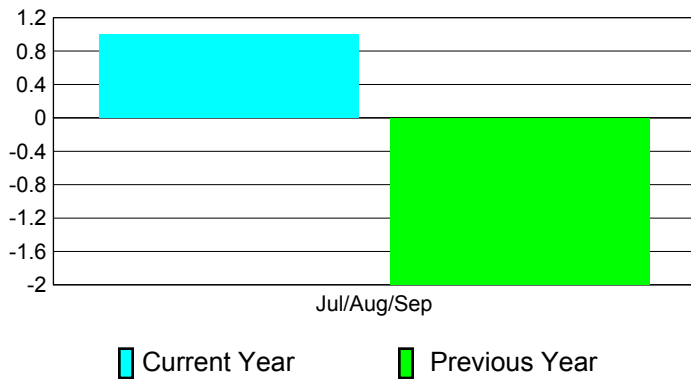

Club Results 2011-2012

Goal, New, Dropped, Gain/Loss

Comparison of Club Gain/Loss

Current Year Compared to the Previous Year

YTD Status Quo Clubs 2011-2012

Status Quo Clubs Compared to Status Quo Members

MEMBERSHIP