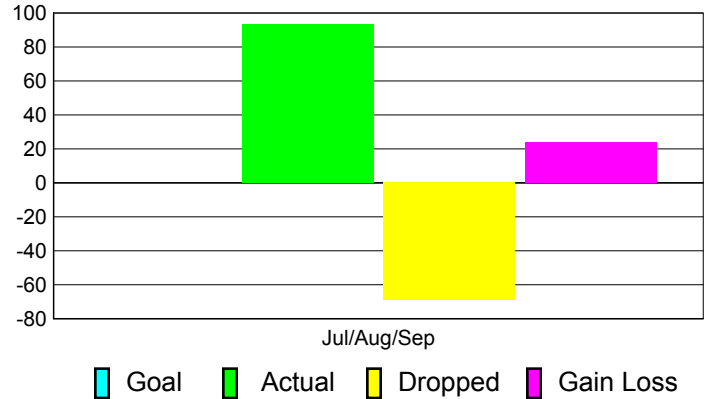

Membership Results 2011-2012

Goal, New, Dropped, Gain/Loss