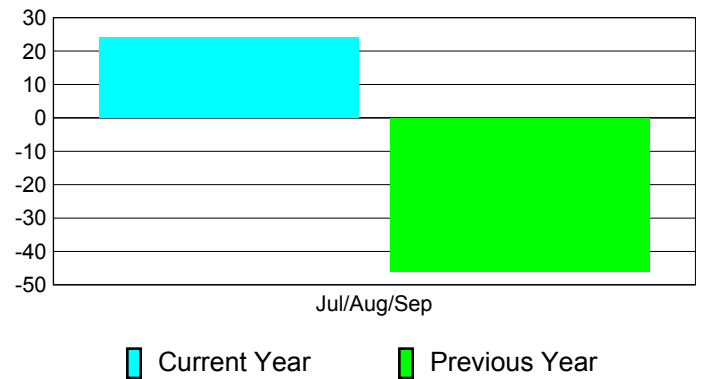

Comparison of Membership Gain/Loss

Current Year Compared to the Previous Year